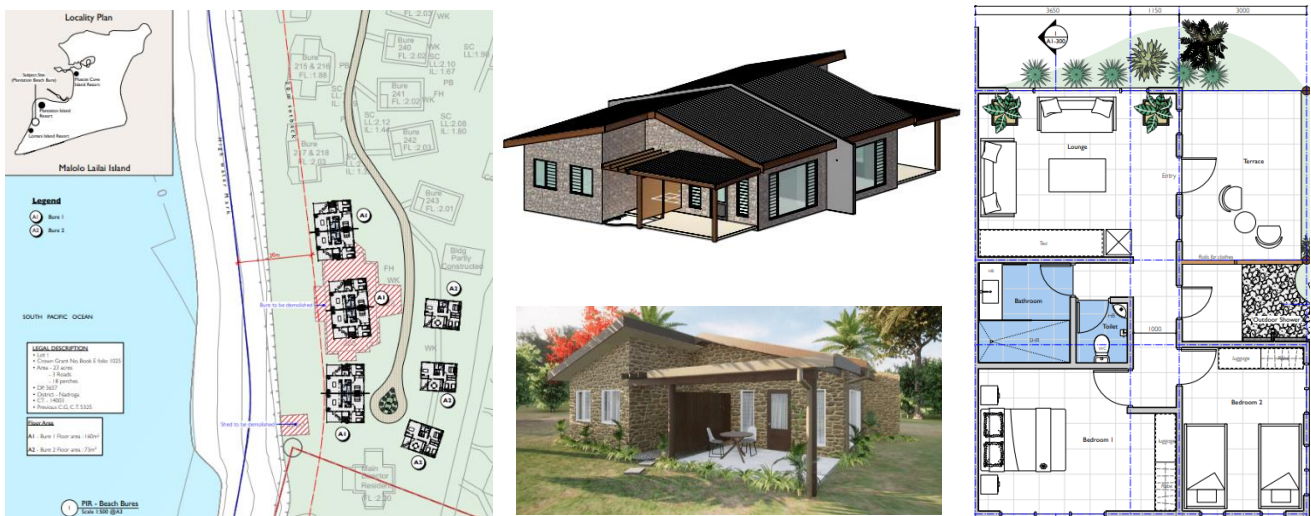

Our massage services have relocated temporarily to room 226 (near Bula Bikes). Relaxing indoor and beach massages are still offered.

New Bures

Location: Lomani end of Plantation Island Resort

Timeframe: Completed March 2025

Development: Work will take place 8am-5pm daily, with noise kept to a minimum

Due to increased demand, Plantation Island Resort is adding six new Beachfront Bures and three new Two Bedroom Garden Bures to the room inventory. The new bures include two separate bedrooms, and a lounge area and are built with the same aesthetics as the existing bures, blending comfort and space with island charm. Located just a few steps from the pristine beach, the Beachfront Bures will also include an outdoor shower and a patio to admire the sparkling lagoon and sunsets.

Relocated Wedding Bure

The development of the new Bures included demolition of the old Wedding Bure.

A new Wedding Bure has been built on Marau Island (Tavola end of the resort), where both the ceremony and reception can be held in the same private location.