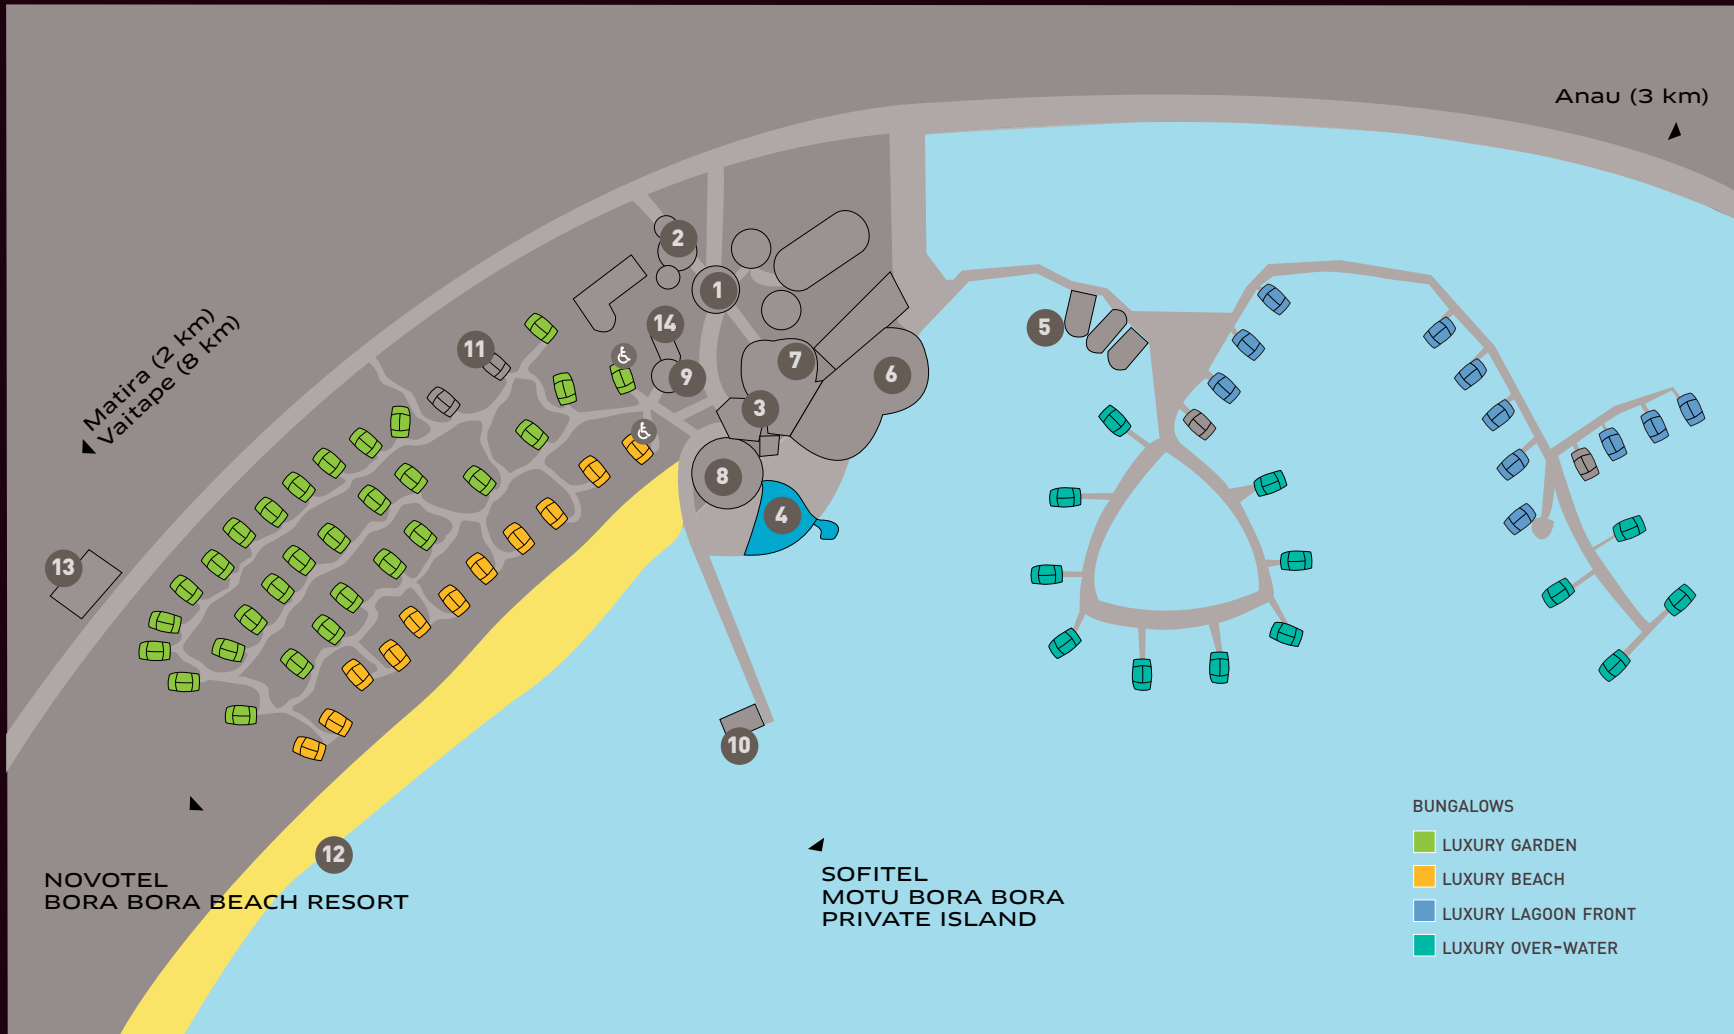

HOTEL MAP SOFITEL BORA BORA MARARA BEACH RESORT

- 1 RECEPTION
- 2 SHOP
- 3 ACTIVITY CENTER
- 4 SWIMMING POOL
- 5 SOSPA™
- 6 LATITUDE 16° INTERNATIONAL RESTAURANT
- 7 WAKABA JAPANESE TEPPANYAKI RESTAURANT
- 8 HURRICANE BAR
- 9 POLYNESIAN OVEN
- 10 ARRIVAL DOCK
- 11 MEETING ROOM
- 12 NEMO WORLD SCUBA DIVING CENTER
- 13 CAR/BICYCLE/SCOOTER RENTAL OFFICE
- 14 LUGAGE ROOM & SNORKELING MATERIAL EQUIPPED
- ♿ FOR DISABLED GUESTS