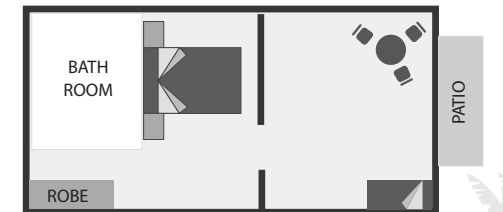

Accommodation cont.

Grade D Studio Garden Bures - 60 128m²

1 Room Bure + Bathroom
 1 Queen Bed
 2 Single Beds
 Air-Conditioned
 Accommodates
 Max. 4 Adults + 1 Child

Poolside Hotel Room - 20 17m²

1 Room + Bathroom
 1 Queen Size Bed
 1 Single Bed
 Air-Conditioned
 Extra Bed On Request
 Accommodates
 Max. 4 Adults + 1 Child

Grade E

Beachfront Hotel Rooms - 12 137m²

Upstairs Hotel Rooms - 13 137m²

Garden View Hotel Rooms - 18 151m²

Gardenview (ground floor) or Oceanview (first floor)

1 Room + Bathroom
 1 Queen Size Bed, 1 Single Bed
 Air-Conditioned
 Extra Bed On Request
 Accommodates
 Max. 4 Adults + 1 Child