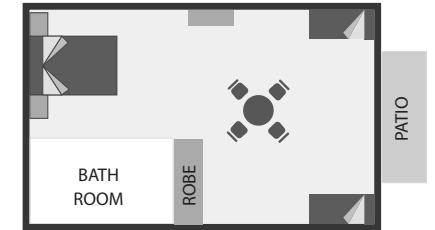

Accommodation

Grade A Beachfront Bures - 18 16m²

2 Rooms + Bathroom
 Bedroom, Lounge And Bathroom
 1 Queen Size Bed
 2 Single Beds
 Air-Conditioning
 Accommodates Max. 4 Adults

Grade B 2 Bedroom Garden Bures - 17 226m²

Accommodation cont.

Grade D Studio Garden Bures - 60 128m²

1 Room Bure + Bathroom
 1 Queen Bed
 2 Single Beds
 Air-Conditioned
 Accommodates
 Max. 4 Adults + 1 Child

Poolside Hotel Room - 20 17m²

1 Room + Bathroom
 1 Queen Size Bed
 1 Single Bed
 Air-Conditioned
 Extra Bed On Request
 Accommodates
 Max. 4 Adults + 1 Child

Grade E

Beachfront Hotel Rooms - 12 137m²

Upstairs Hotel Rooms - 13 137m²

Garden View Hotel Rooms - 18 151m²

Gardenview (ground floor) or Oceanview (first floor)

1 Room + Bathroom
 1 Queen Size Bed, 1 Single Bed
 Air-Conditioned
 Extra Bed On Request
 Accommodates
 Max. 4 Adults + 1 Child