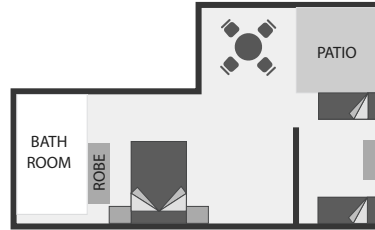

Accommodation

Grade A Beachfront Bures - 18 16m²

2 Rooms + Bathroom
 Bedroom, Lounge And Bathroom
 1 Queen Size Bed
 2 Single Beds
 Air-Conditioning
 Accommodates Max. 4 Adults

Grade B 2 Bedroom Garden Bures - 17 226m²

Accommodation cont.

Grade D Studio Garden Bures - 60 128m²

1 Room Bure + Bathroom
 1 Queen Bed
 2 Single Beds
 Air-Conditioned
 Accommodates
 Max. 4 Adults + 1 Child

Poolside Hotel Room - 20 17m²

1 Room + Bathroom
 1 Queen Size Bed
 1 Single Bed
 Air-Conditioned
 Extra Bed On Request
 Accommodates
 Max. 4 Adults + 1 Child

Grade E

Beachfront Hotel Rooms - 12 137m²

Upstairs Hotel Rooms - 13 137m²

Garden View Hotel Rooms - 18 151m²

Gardenview (ground floor) or Oceanview (first floor)

1 Room + Bathroom
 1 Queen Size Bed, 1 Single Bed
 Air-Conditioned
 Extra Bed On Request
 Accommodates
 Max. 4 Adults + 1 Child