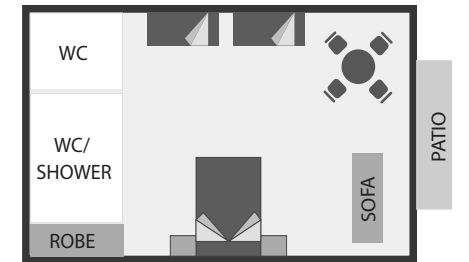

Accommodation cont.

Grade D Studio Garden Bures - 60 128m²

1 Room Bure + Bathroom
 1 Queen Bed
 2 Single Beds
 Air-Conditioned
 Accommodates
 Max. 4 Adults + 1 Child

Poolside Hotel Room - 20 17m²

1 Room + Bathroom
 1 Queen Size Bed
 1 Single Bed
 Air-Conditioned
 Extra Bed On Request
 Accommodates
 Max. 4 Adults + 1 Child

Grade E

Beachfront Hotel Rooms - 12 137m²

Upstairs Hotel Rooms - 13 137m²

Garden View Hotel Rooms - 18 151m²

Gardenview (ground floor) or Oceanview (first floor)

1 Room + Bathroom
 1 Queen Size Bed, 1 Single Bed
 Air-Conditioned
 Extra Bed On Request
 Accommodates
 Max. 4 Adults + 1 Child