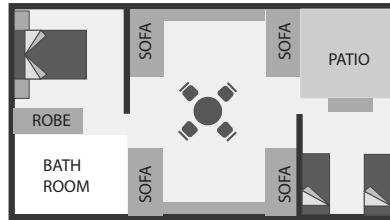

Grade C One Bedroom Garden Terrace - 34 178m²

2 Room + Bathroom
1 Queen Size Bed
2 Single Beds
Air-Conditioned
Extra Bed On Request
Accommodates
Max. 4 Adults + 1 Child